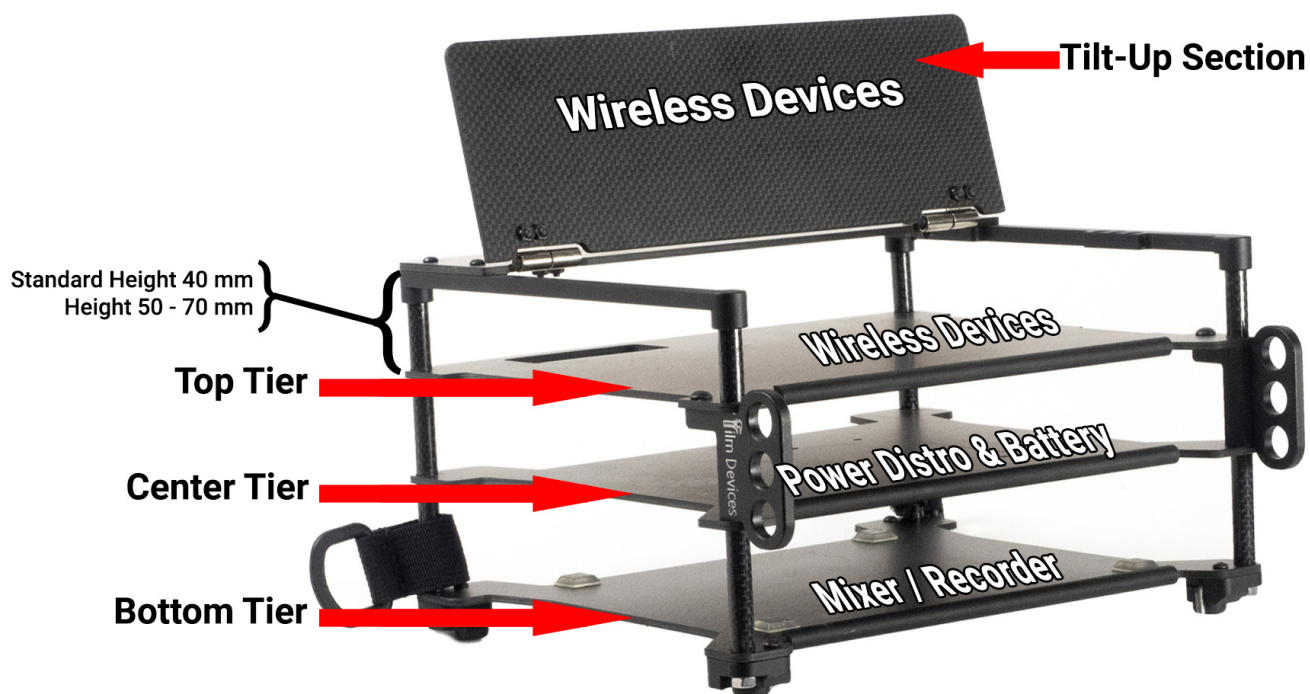

NOTE: Top Tier Height Can Only be Standard (40 mm) if using Stacked.

Additional Equipment (Receivers, HOPS, Antenna Distros, etc.) **Enter Models:**

1. Top Tier Height Available For Most Mixer / Recorders:

Select ONE of the Following Configuration Options:

40 mm height – Standard Single Row of Wireless Devices or Stacked

50 mm height – May be Suitable for Double Row of Wireless Devices Depending on Equipment

60 mm height – May be Suitable for Double Row of Wireless Devices Depending on Equipment

70 mm height – **For MixPre Only.** Suitable for Double Row of Wireless Devices Depending on Equipment

OPTIONAL CONFIGURATION ACCESSORIES - ADD TO CART SEPARATELY!

Dual USB Power Outlet (Add to Cart Separately)

Phone Holder (Add to Cart Separately)

Wing Kit for Medium Rack-N-Bag (Add to Cart Separately)

Docking Bracket (Add to Cart Separately)

1. Center Tier - Power Distro