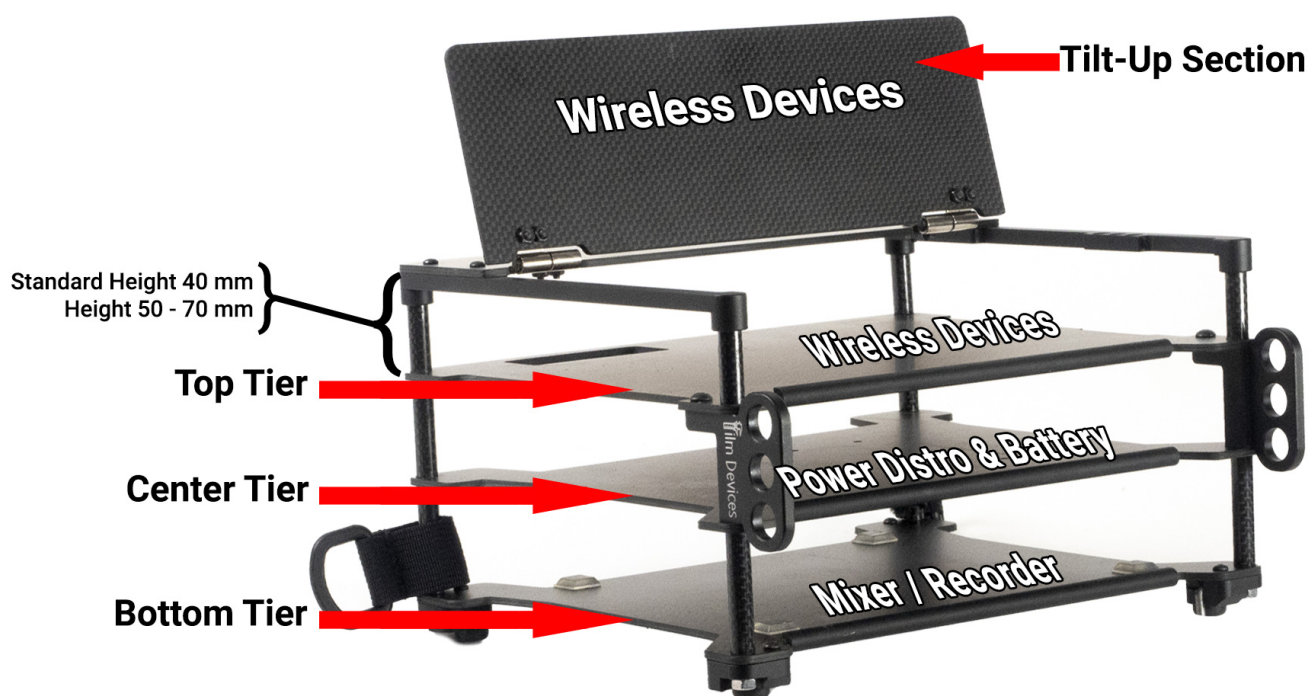

NOTE: Top Tier Height Can Only be Standard (40 mm) if using Stacked.

Additional Equipment (Receivers, HOPS, Antenna Distros, etc.) **Enter Models:**

1. Top Tier Height Available For Most Mixer / Recorders:

Select ONE of the Following Configuration Options:

40 mm height – Standard Single Row of Wireless Devices or Stacked

50 mm height – May be Suitable for Double Row of Wireless Devices Depending on Equipment

60 mm height – May be Suitable for Double Row of Wireless Devices Depending on Equipment

70 mm height – Suitable for Double Row of Wireless Devices Depending on Equipment

OPTIONAL CONFIGURATION ACCESSORIES - ADD TO CART SEPARATELY!

Dual USB Power Outlet (Add to Cart Separately)

Phone Holder (Add to Cart Separately)

Wing Kit for Medium Rack-N-Bag (Add to Cart Separately)

Docking Bracket (Add to Cart Separately)

1. Center Tier - Power Distro