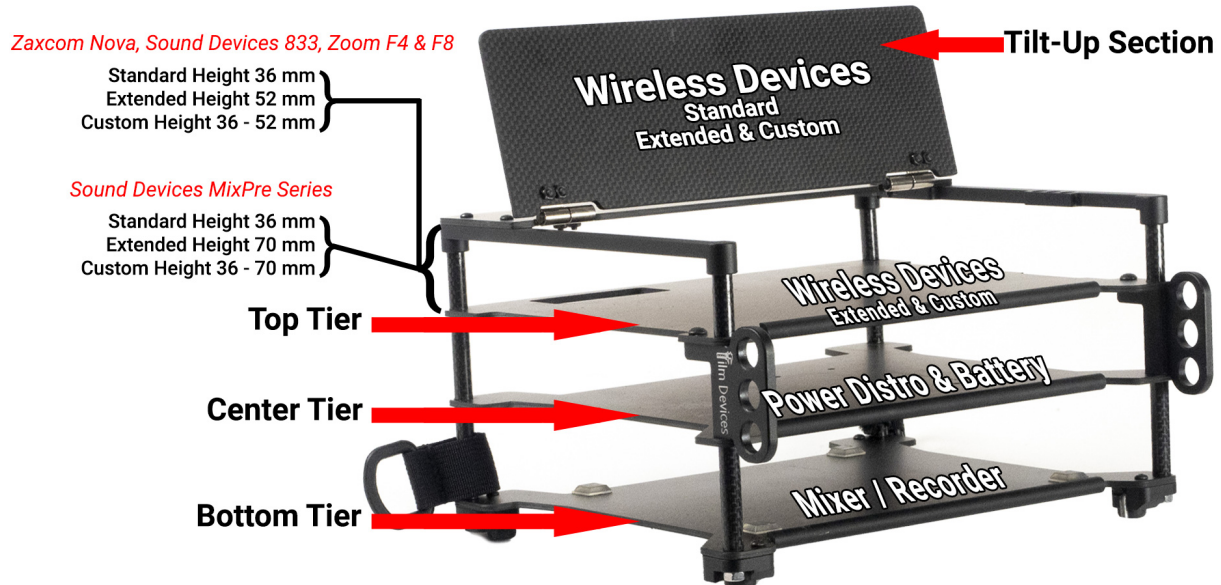

### 1a. Top Tier Height Available For Sound Devices MixPre Series:

Select ONE of the Following Configuration Options:

**Standard** (36 mm height – 1.4” approximate) Single Row of Wireless Devices

**Extended** (70 mm height – 2.75” approximate) Double Row of Wireless Devices

**Custom** – (36 mm – 70 mm) You Configure **Enter Height Below in Millimeters**

### 1b. Top Tier Height Available For Zaxcom Nova, Sound Devices 833 & Zoom F4 & F8:

Select ONE of the Following Configuration Options:

**Standard** (36 mm height – 1.4” approximate) Single Row of Wireless Devices

**Extended** (52 mm height – 2.04” approximate) Single Row of Wireless Devices

**Custom** – (36 mm – 52 mm) You Configure **Enter Height Below in Millimeters**

**OPTIONAL CONFIGURATION ACCESSORIES - ADD TO CART SEPARATELY!**