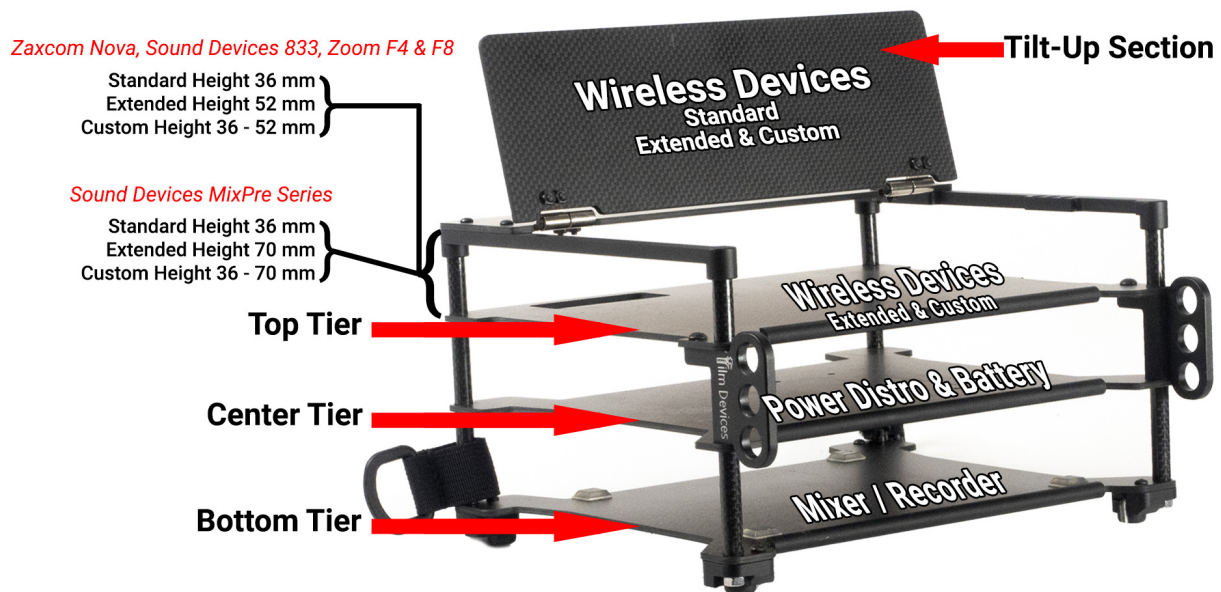

Rack-N-Bag Small Configuration Form – Allow 10 Days for Build Time

Name:

Phone:

Email:

1a. Top Tier Height Available For Sound Devices MixPre Series:

Select ONE of the Following Configuration Options:

Standard (36 mm height – 1.4” approximate) Single Row of Wireless Devices

Extended (70 mm height – 2.75” approximate) Double Row of Wireless Devices

Custom – (36 mm – 70 mm) You Configure **Enter Height Below in Millimeters**

1b. Top Tier Height Available For Zaxcom Nova, Sound Devices 833 & Zoom F4 & F8:

Select ONE of the Following Configuration Options:

Standard (36 mm height – 1.4” approximate) Single Row of Wireless Devices

Extended (52 mm height – 2.04” approximate) Single Row of Wireless Devices

Custom – (36 mm – 52 mm) You Configure **Enter Height Below in Millimeters**

OPTIONAL CONFIGURATION ACCESSORIES - ADD TO CART SEPARATELY!

1. Center Tier - Power Distro

Rack-N-Bag Small Power Distro w/ Sled & 5 Cables (Add to Cart Separately)

Rack-N-Bag Large Power Distro w/ Sled & 5 Cables (Add to Cart Separately)