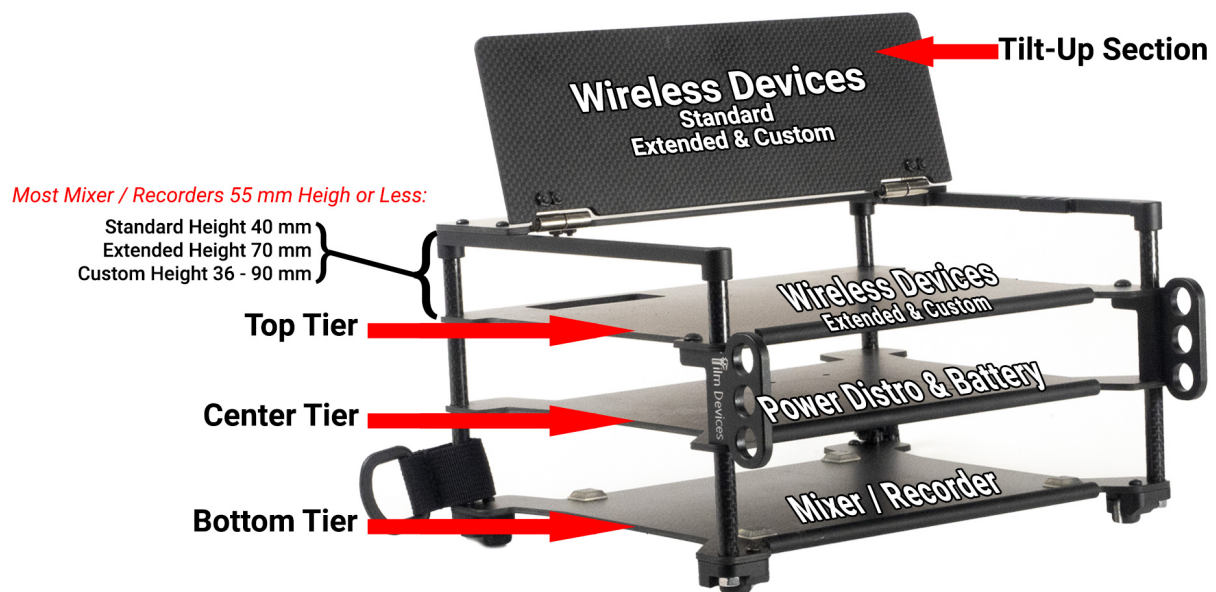

### 1a. Top Tier Height Available For Most Mixer / Recorders:

Select ONE of the Following Configuration Options:

**Standard** (40 mm height – 1.6” approximate) Single Row of Wireless Devices

**Extended** (70 mm height – 2.75” approximate) Double Row of Wireless Devices

**Custom** – (36 mm – 90 mm) You Configure    **Enter Height Below in Millimeters**

### 1b. Top Tier Height Available For Most Mixer / Recorders with SL-2 or SL-3:

Select the Following Configuration Option:

**Standard** (40 mm height – 1.6” approximate) Single Row of Wireless Devices

### 1. Center Tier - Power Distro

Rack-N-Bag Small Power Distro w/ Sled & 5 Cables (Add to Cart Separately)

Rack-N-Bag Large Power Distro w/ Sled & 5 Cables (Add to Cart Separately)